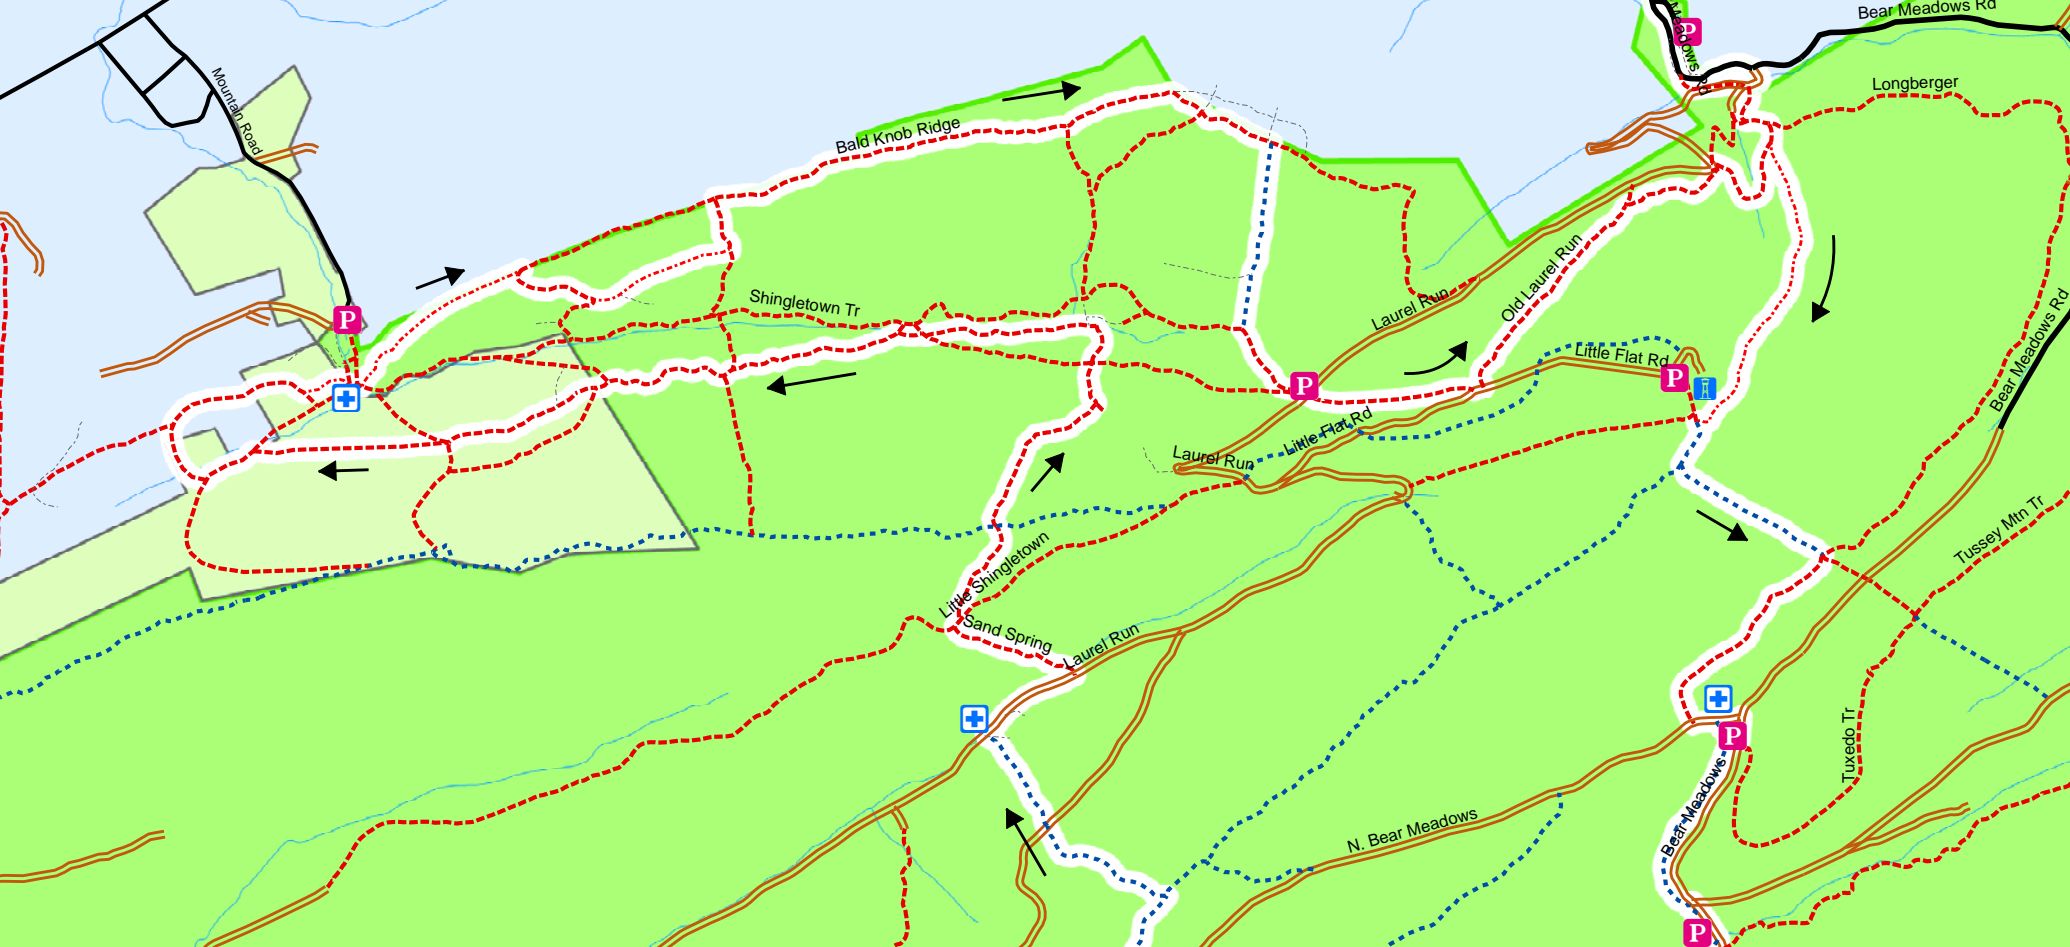

## Course Map

18.9 Miles / 30.4 km

45

Tussey Mountain Ski Area

Start & Finish

### Map Legend

degraded forest road	parking lots
forest road	start & finish
hiking trail	water stations & checkpoints
obscure trail	other public lands
road	Rothrock State Forest
trail	
course shown by white highlighting	
Length 18.9 miles / 30.4 km	

Map by: Raymond Crew • [www.RayCrew.com](http://www.RayCrew.com) • March 29, 2010