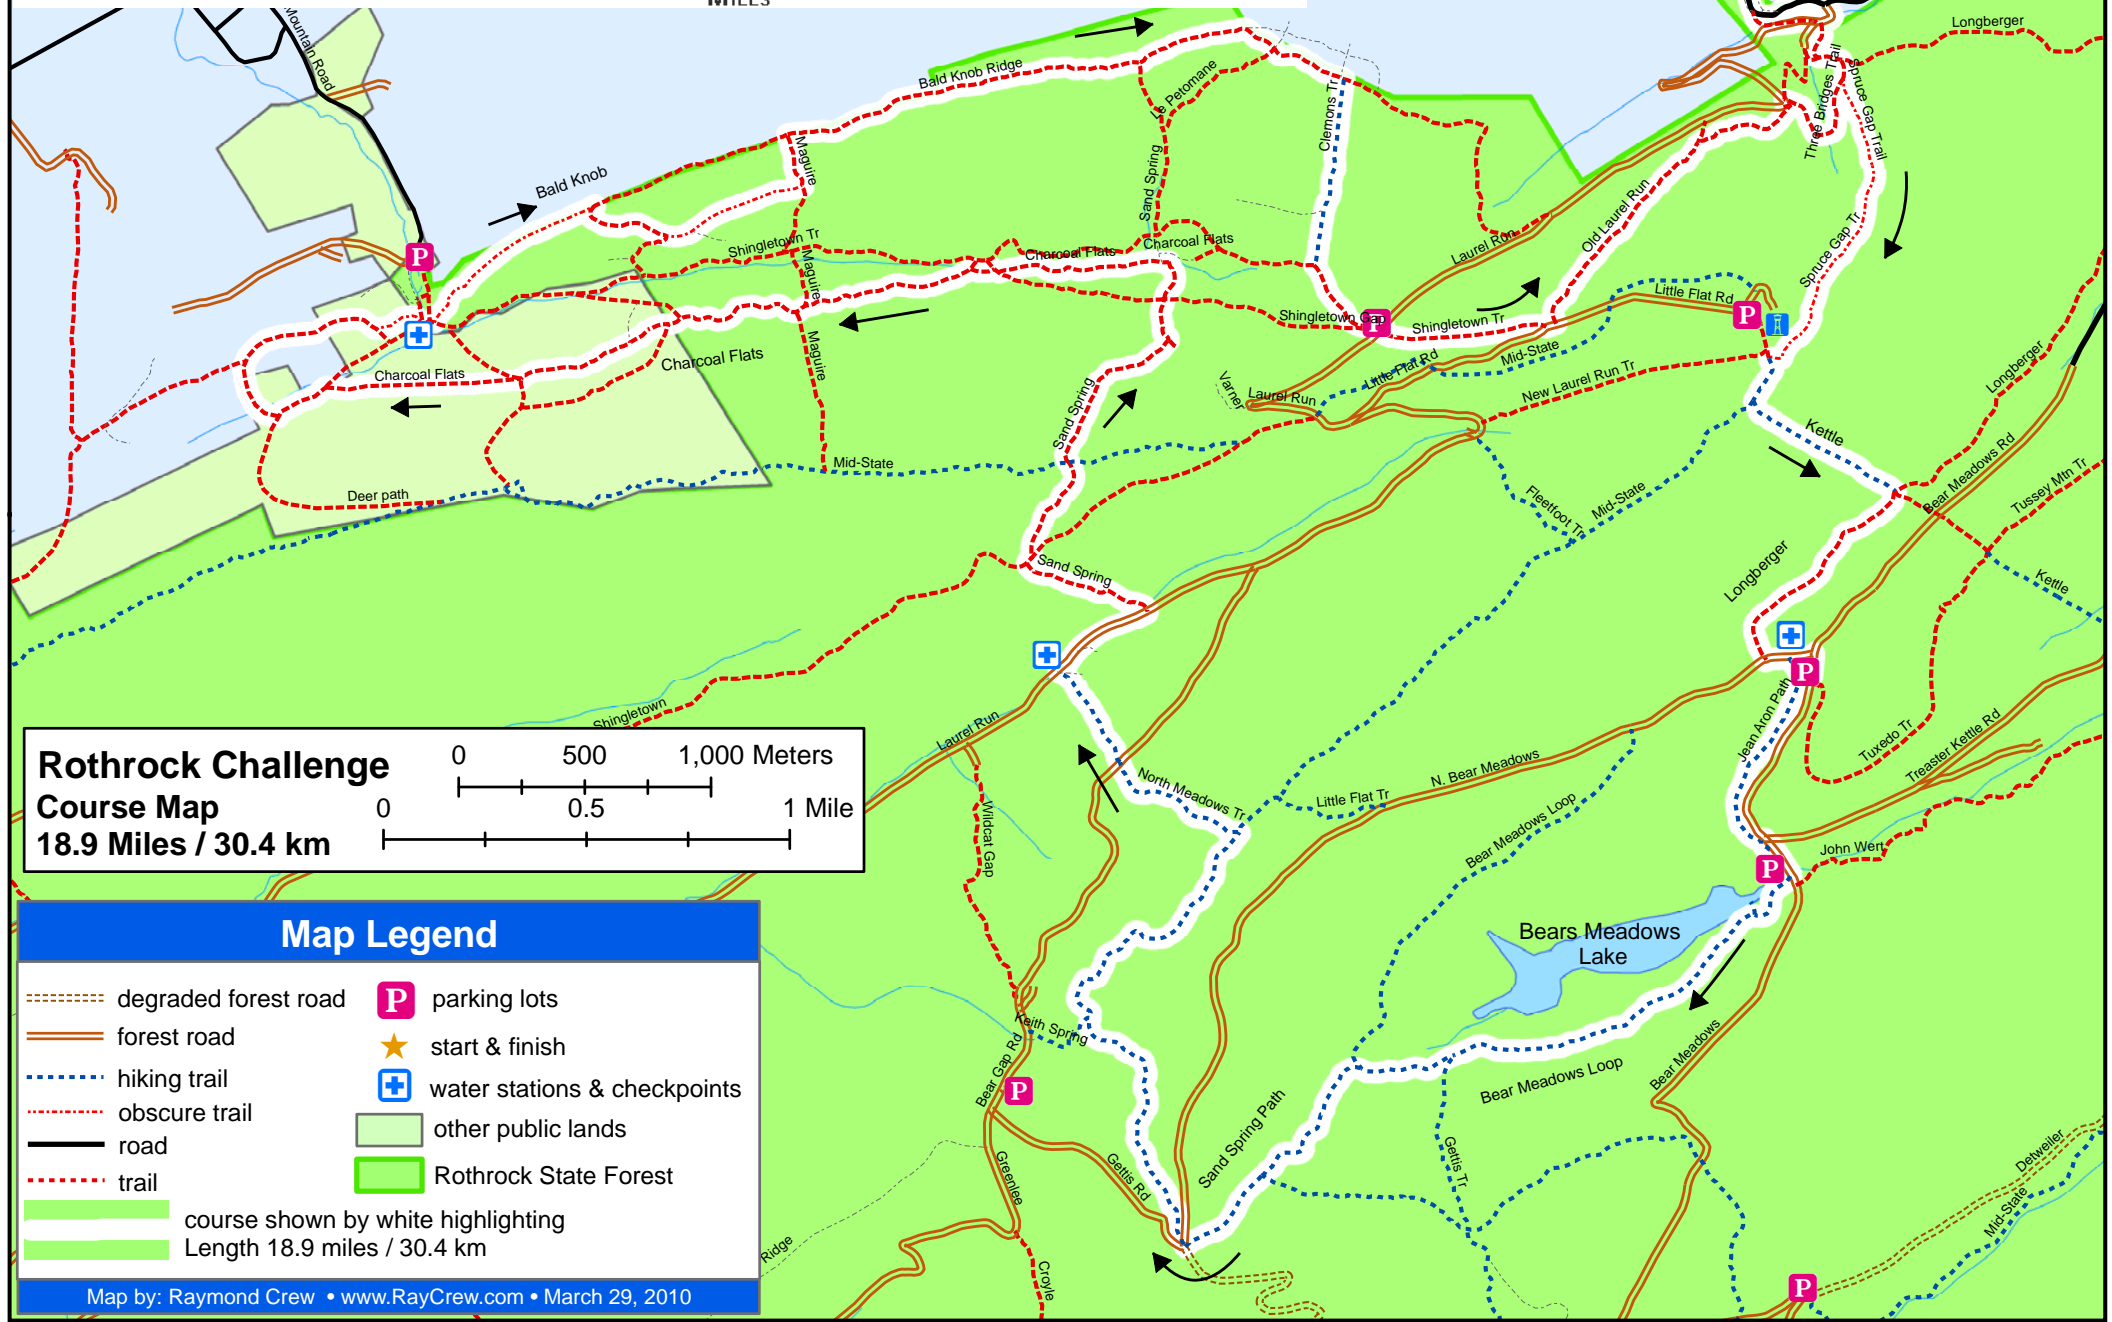

Start & Finish

Tussey Mountain Ski Area

Map Legend	
degraded forest road	parking lots
forest road	start & finish
hiking trail	water stations & checkpoints
obscure trail	other public lands
road	Rothrock State Forest
trail	
course shown by white highlighting	
Length 18.9 miles / 30.4 km	